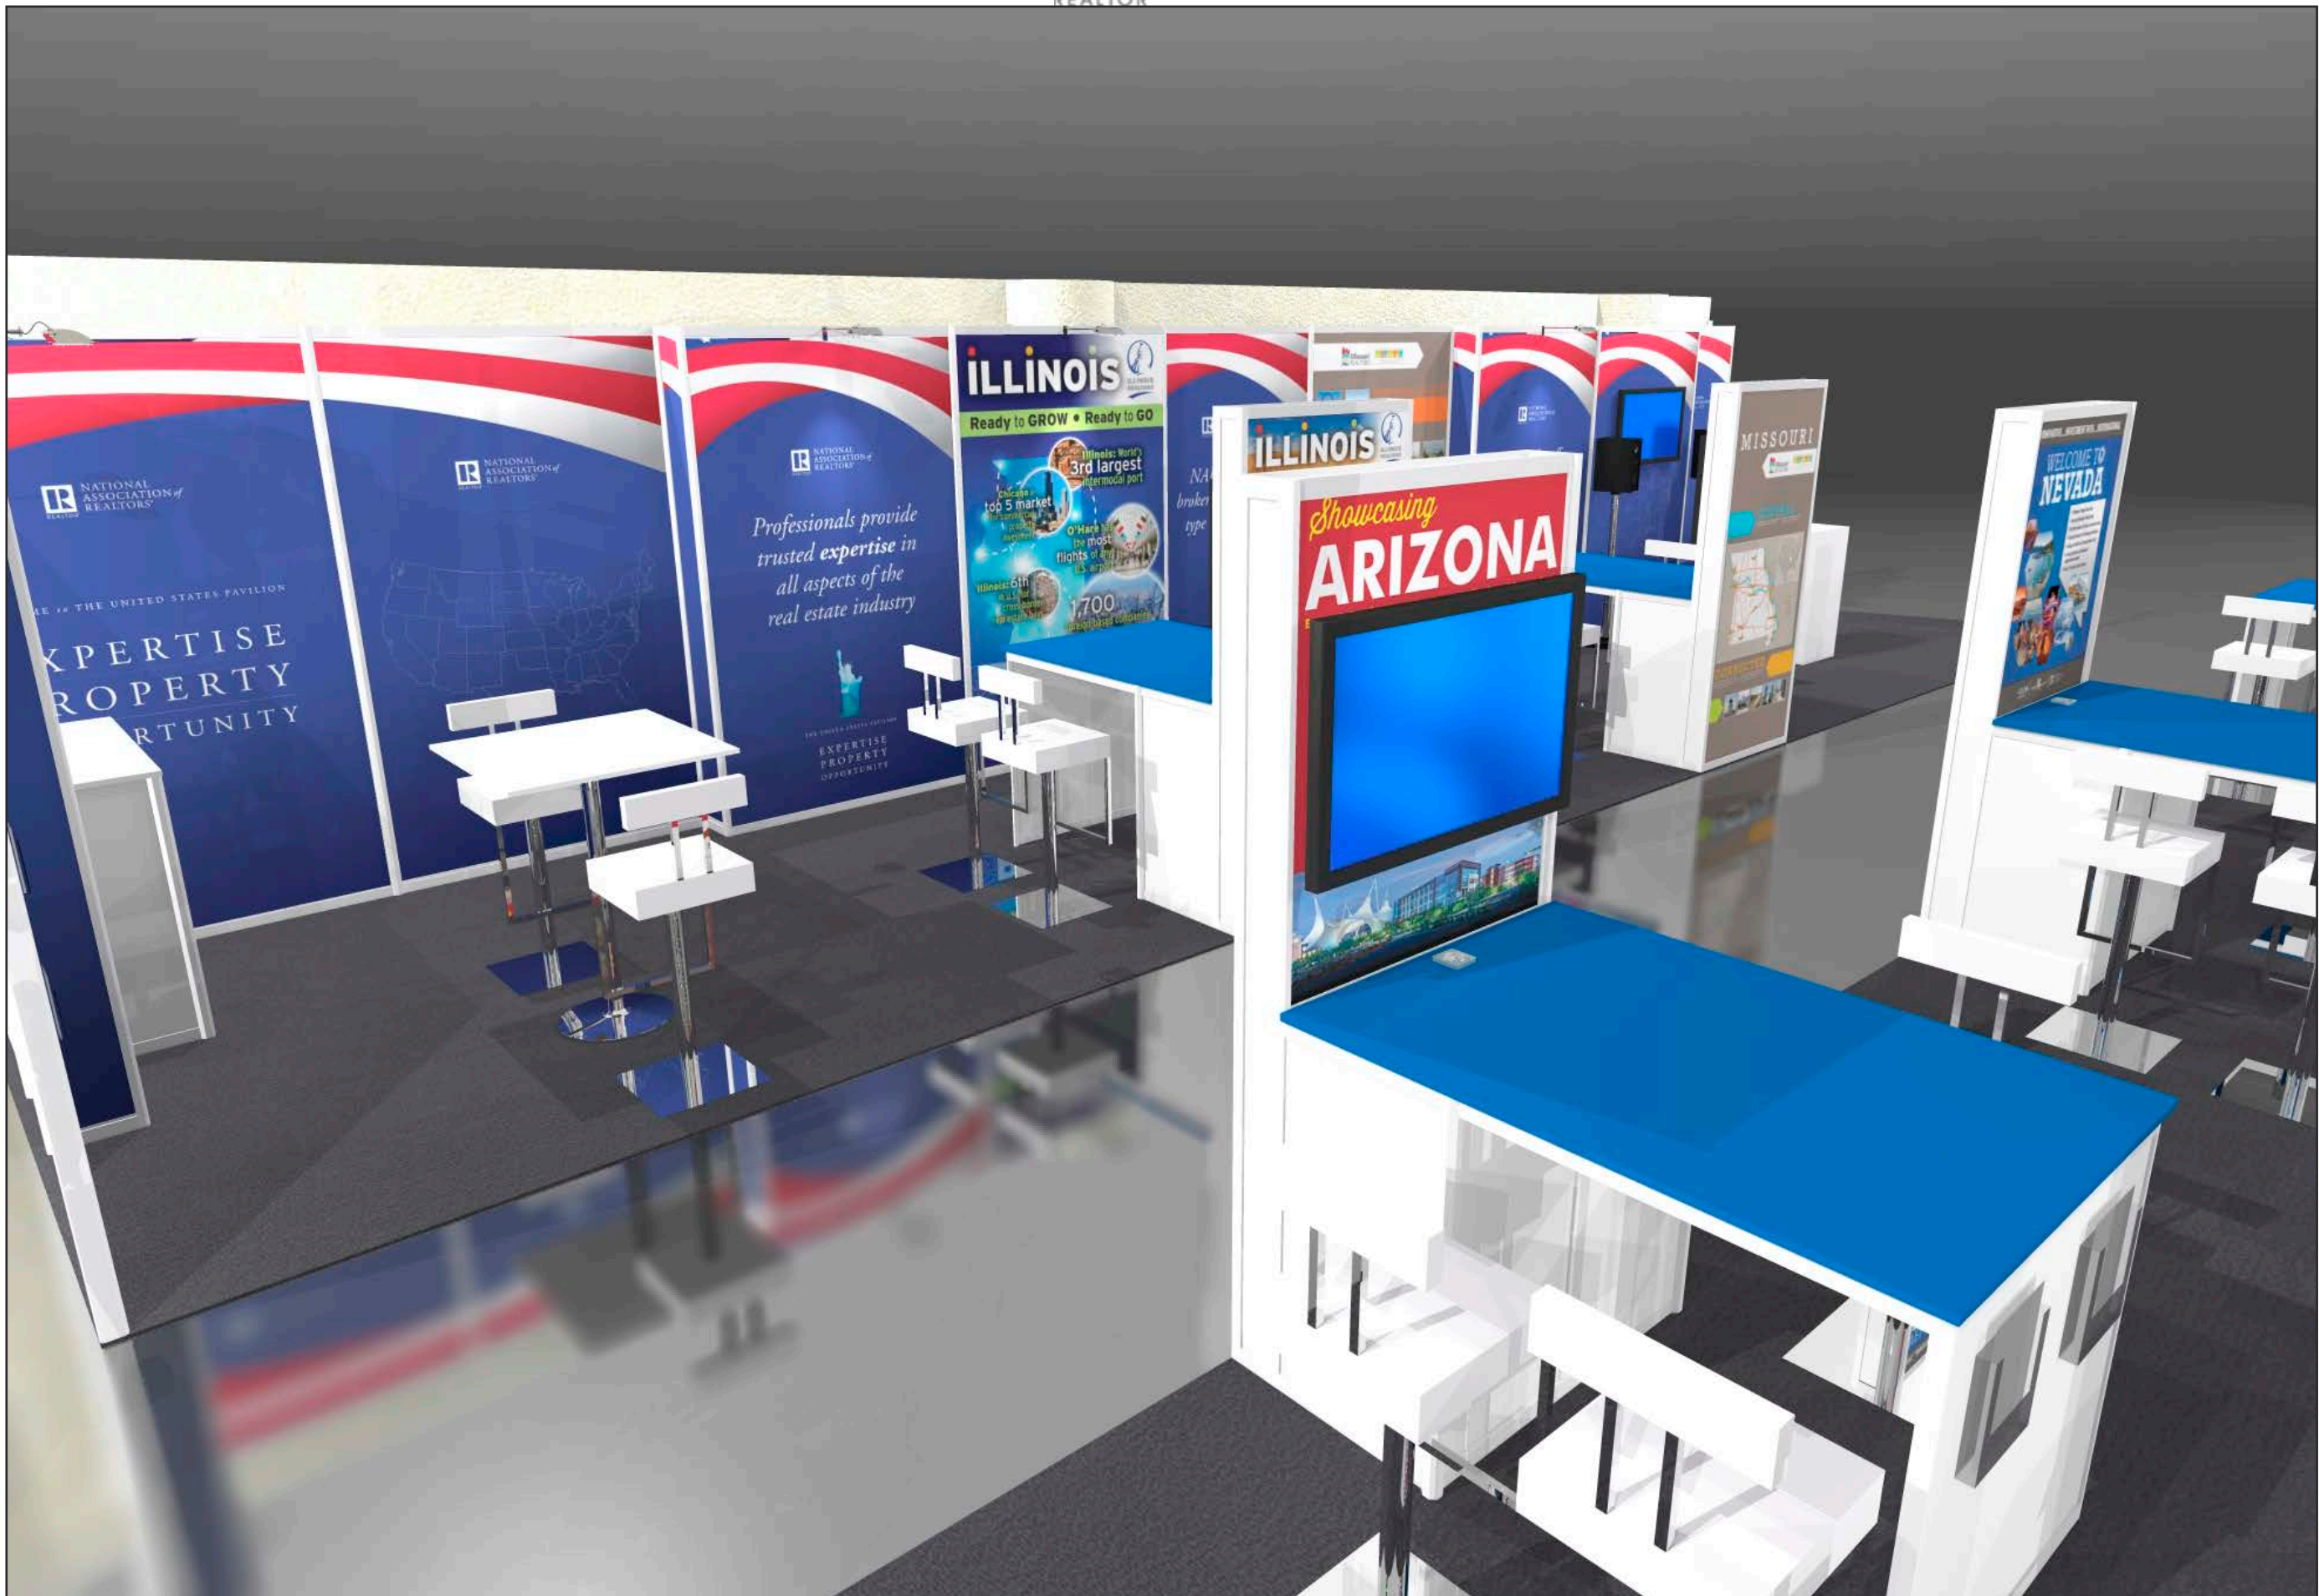

# UNITED STATES PAVILION

by

Version 5

1x PAN - H2120xL966 - Arizona (out).png

1x PAN - H1155xL966 - Arizona (in).png

1x PAN - H2105xL966 - Wall 22 Arizona.png