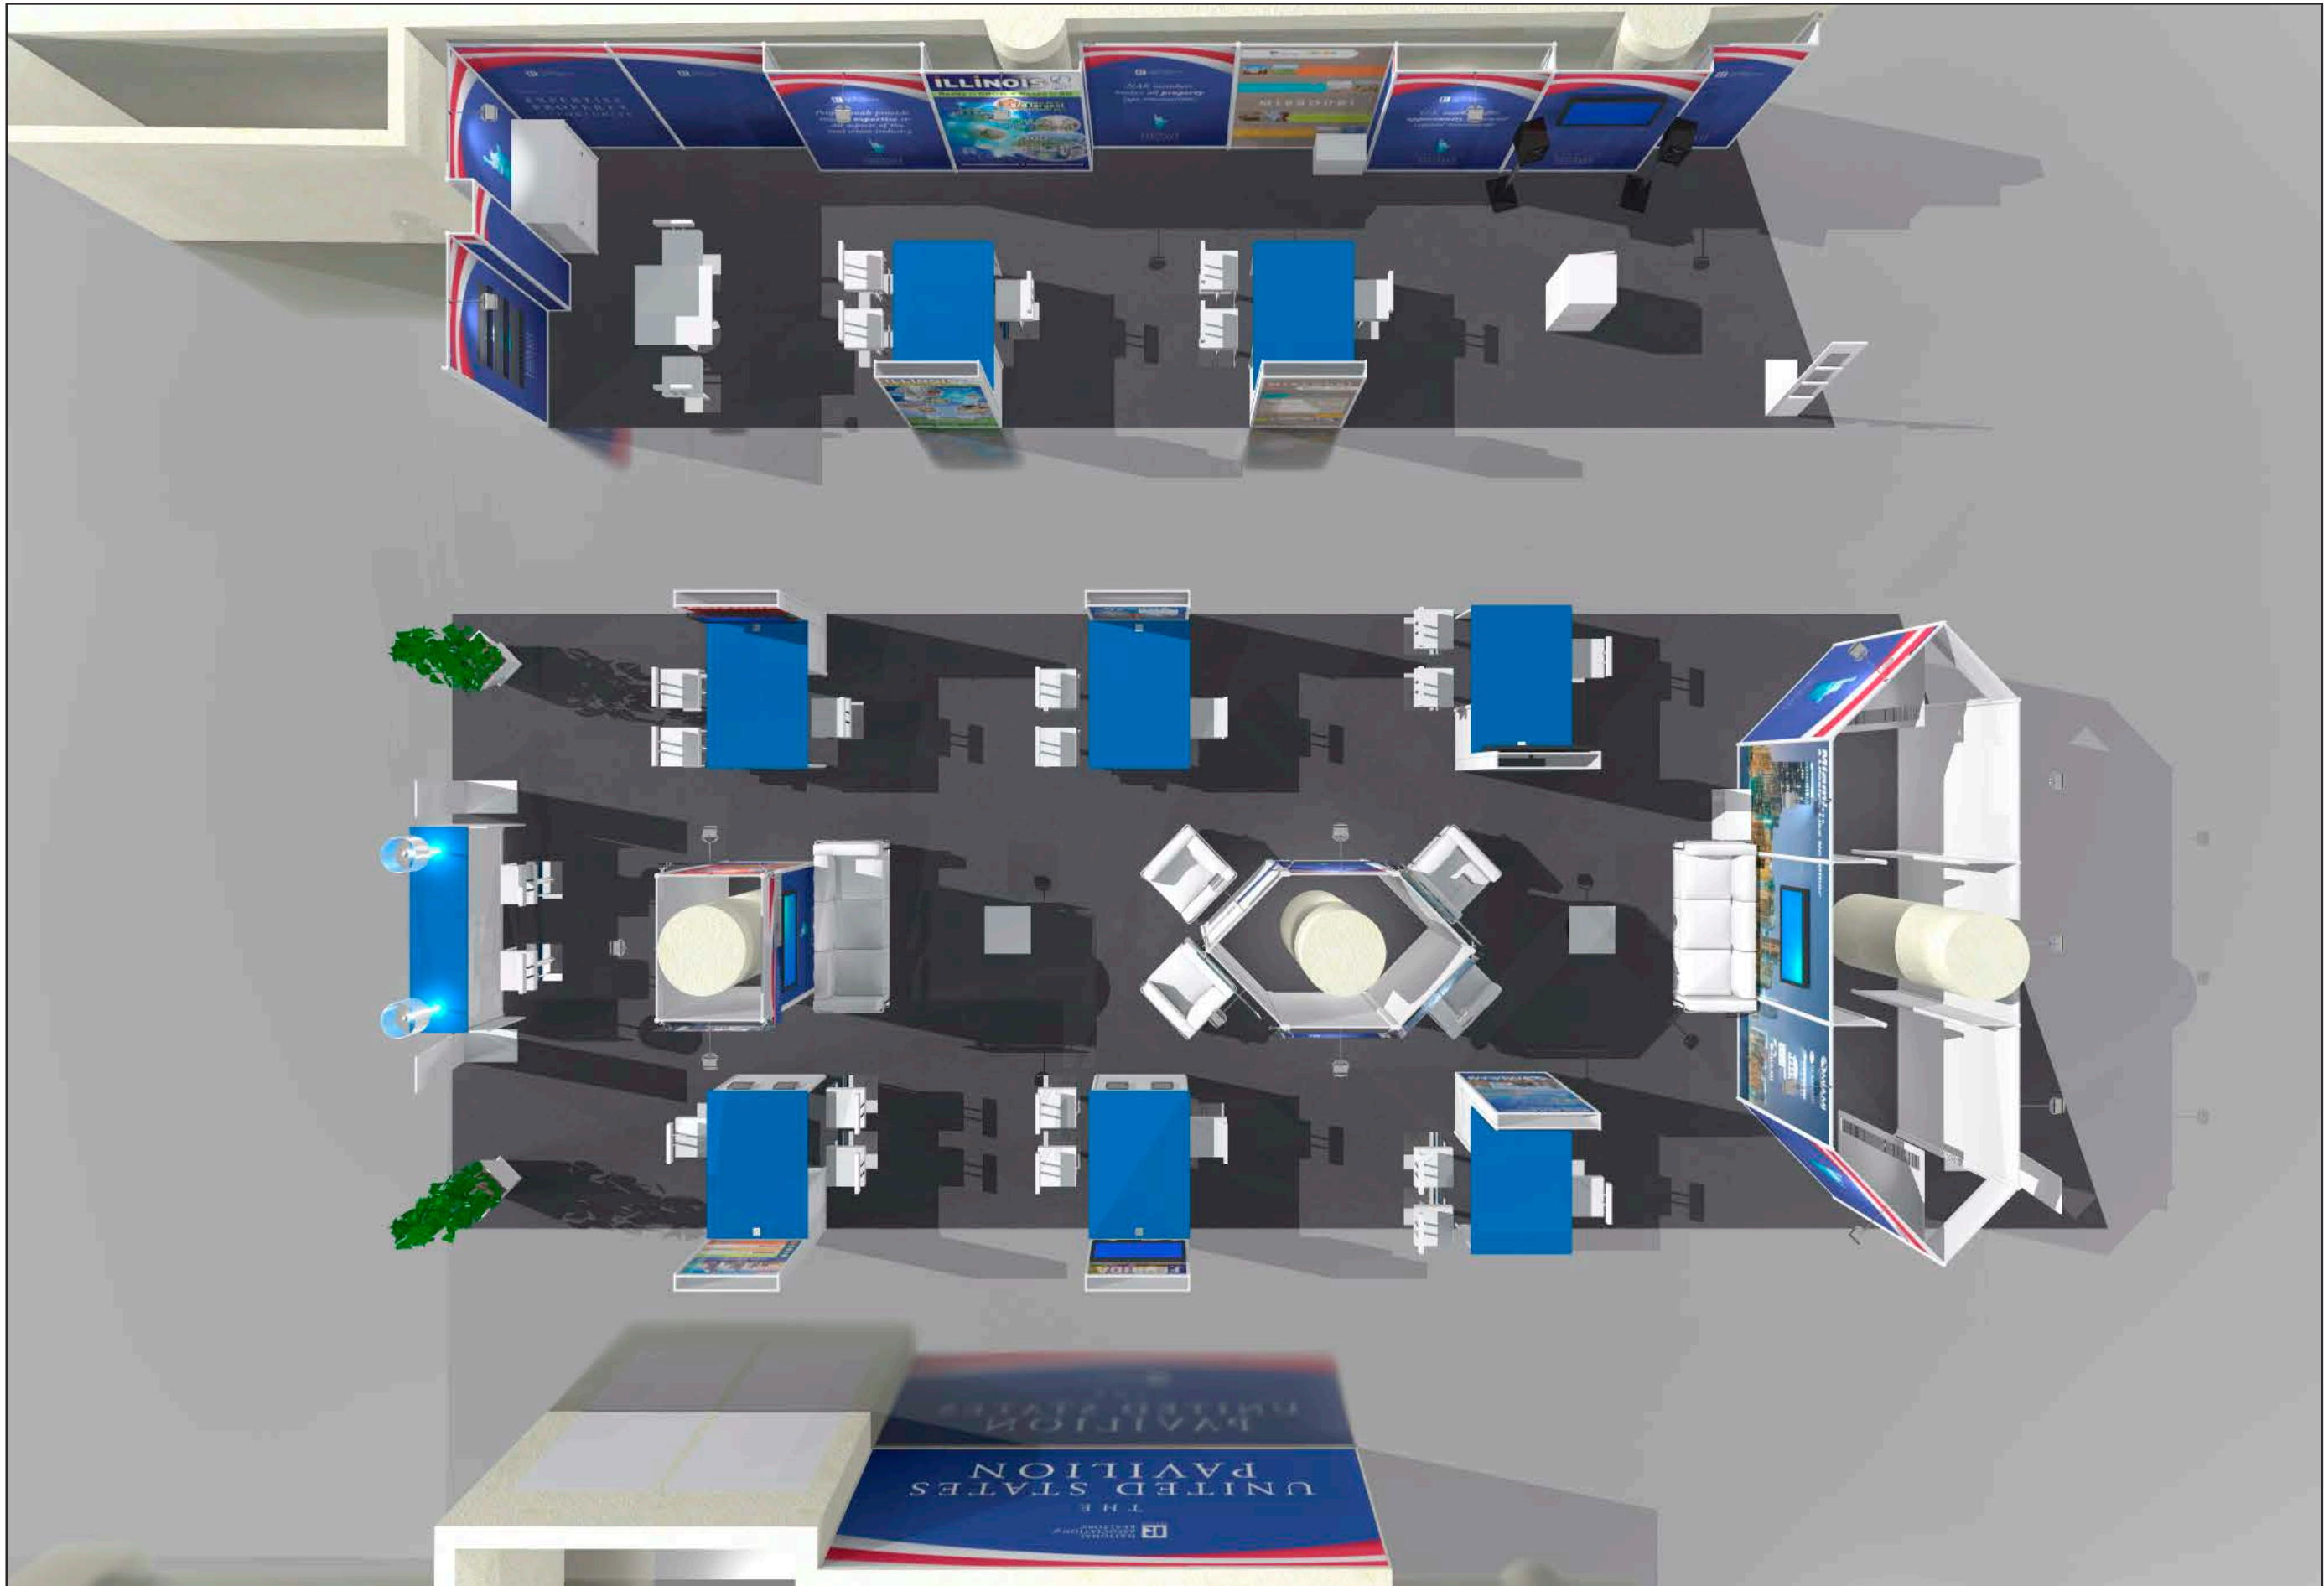

# UNITED STATES PAVILION

by

Version 5

1x PAN - H2120xL966 - Arizona (out).png

1x PAN - H1155xL966 - Arizona (in).png

1x PAN - H2105xL966 - Wall 22 Arizona.png